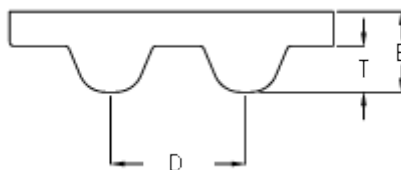

Data Sheet

Article number: 602932750612

Description: Gates timing belt POWERGRIP®
GTX 1400 14MX 170

Measures

D (Pitch)	= 14
Height B mm	= 10
Height T mm	= 6
Length	= 1400
Number of teeth	= 100
Type	= 1400 14MX 170
Width	= 170